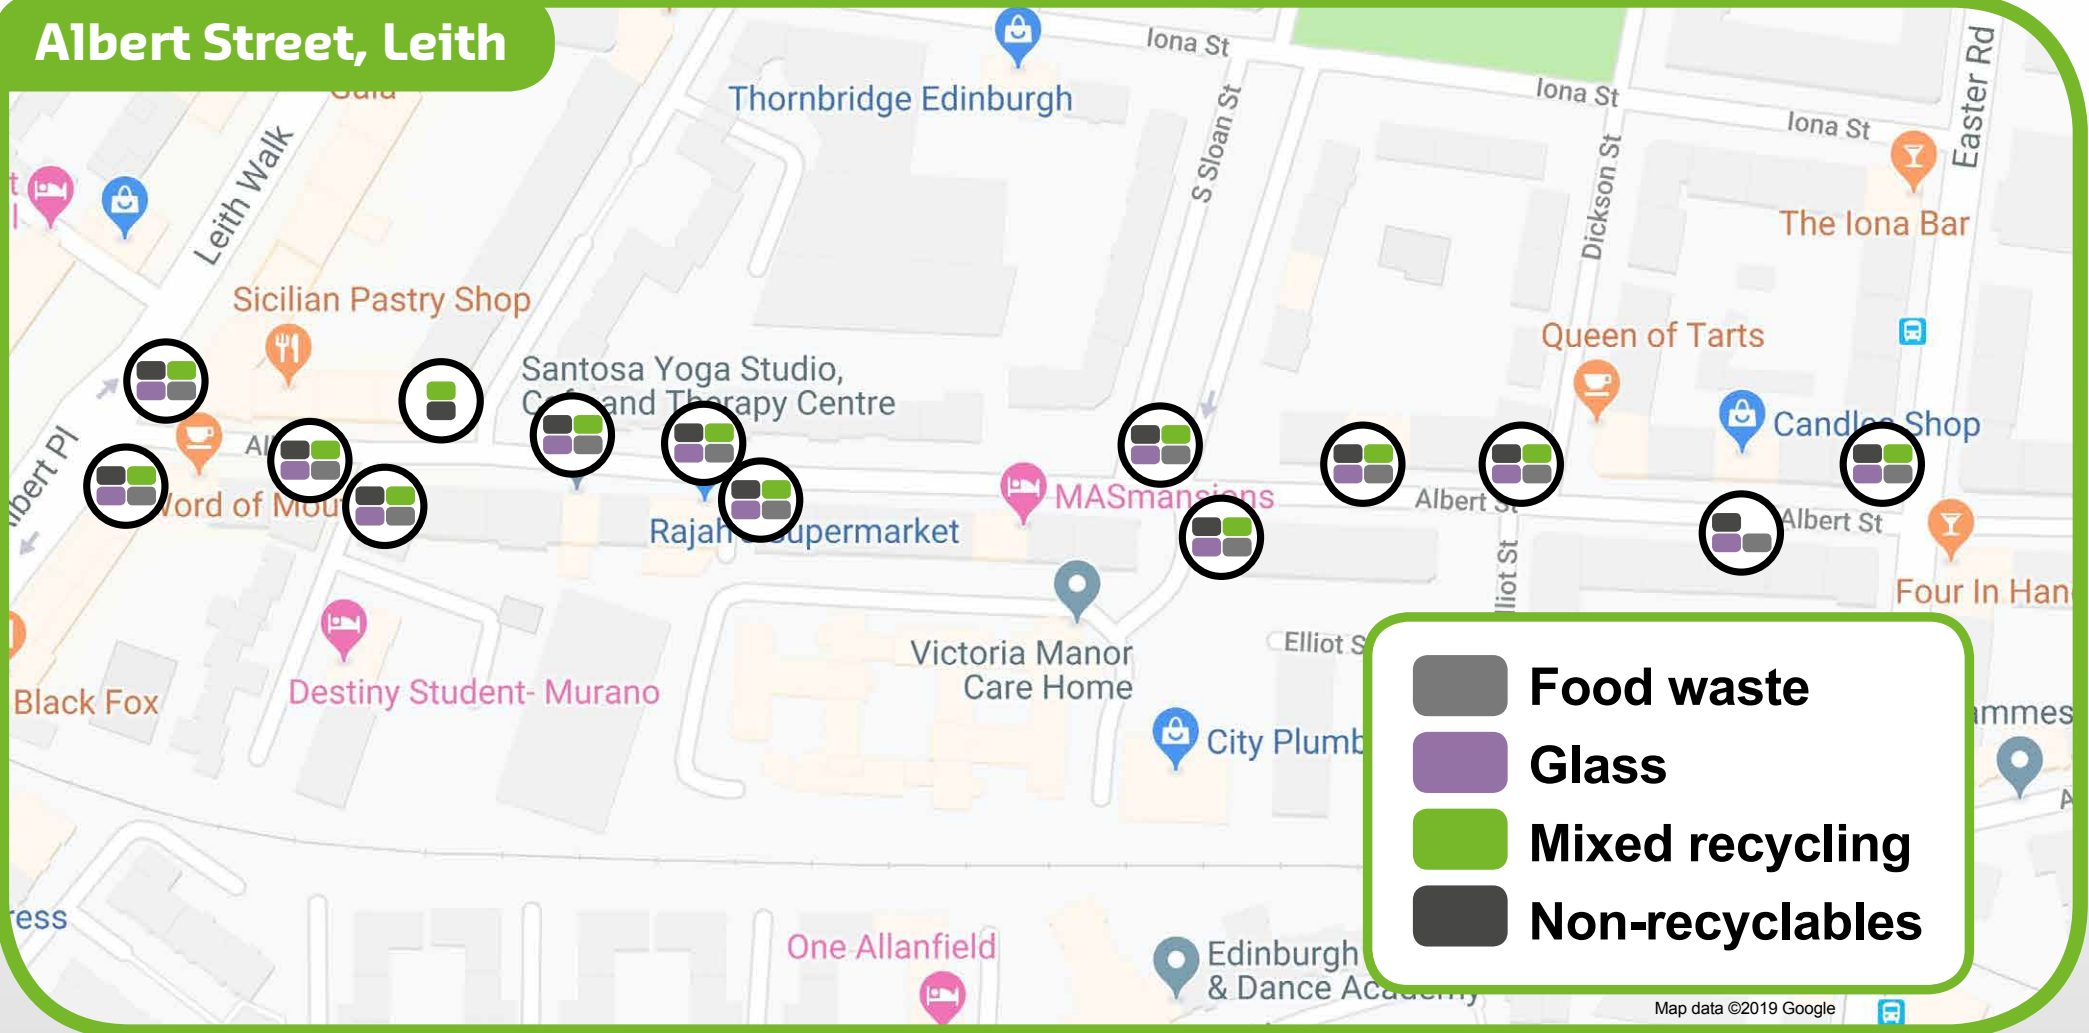

YOUR NEAREST BINS

Albert Street, Leith

Visit zerowasteleith.org

Photos: © Changeworks and © WRAP
Printed on 100% recycled paper

EUROPE & SCOTLAND
European Regional Development Fund
Investing in a Smart, Sustainable and Inclusive Future