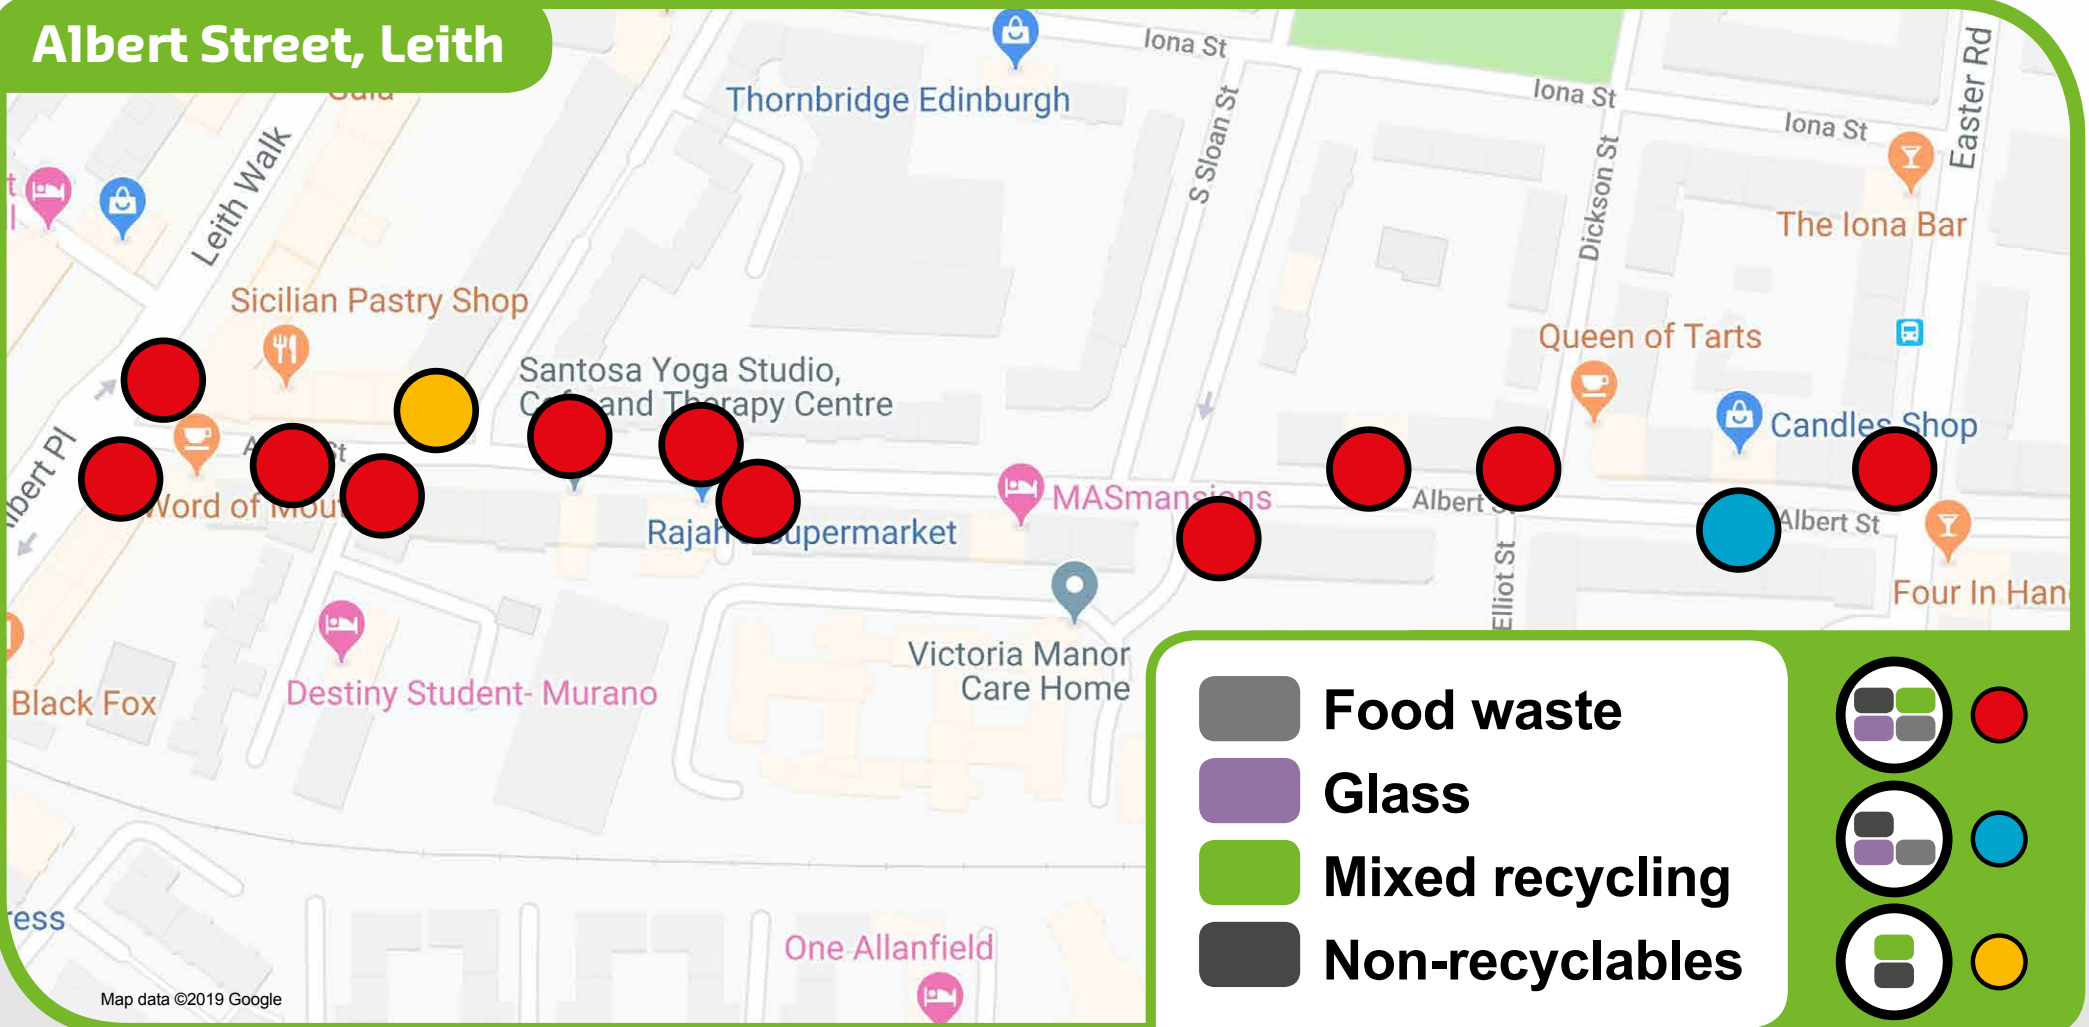

YOUR NEAREST BINS

Albert Street, Leith

Visit zerowasteleith.org

Photos: © Changeworks and © WRAP
Printed on 100% recycled paper

EUROPE & SCOTLAND
European Regional Development Fund
Investing in a Smart, Sustainable and Inclusive Future